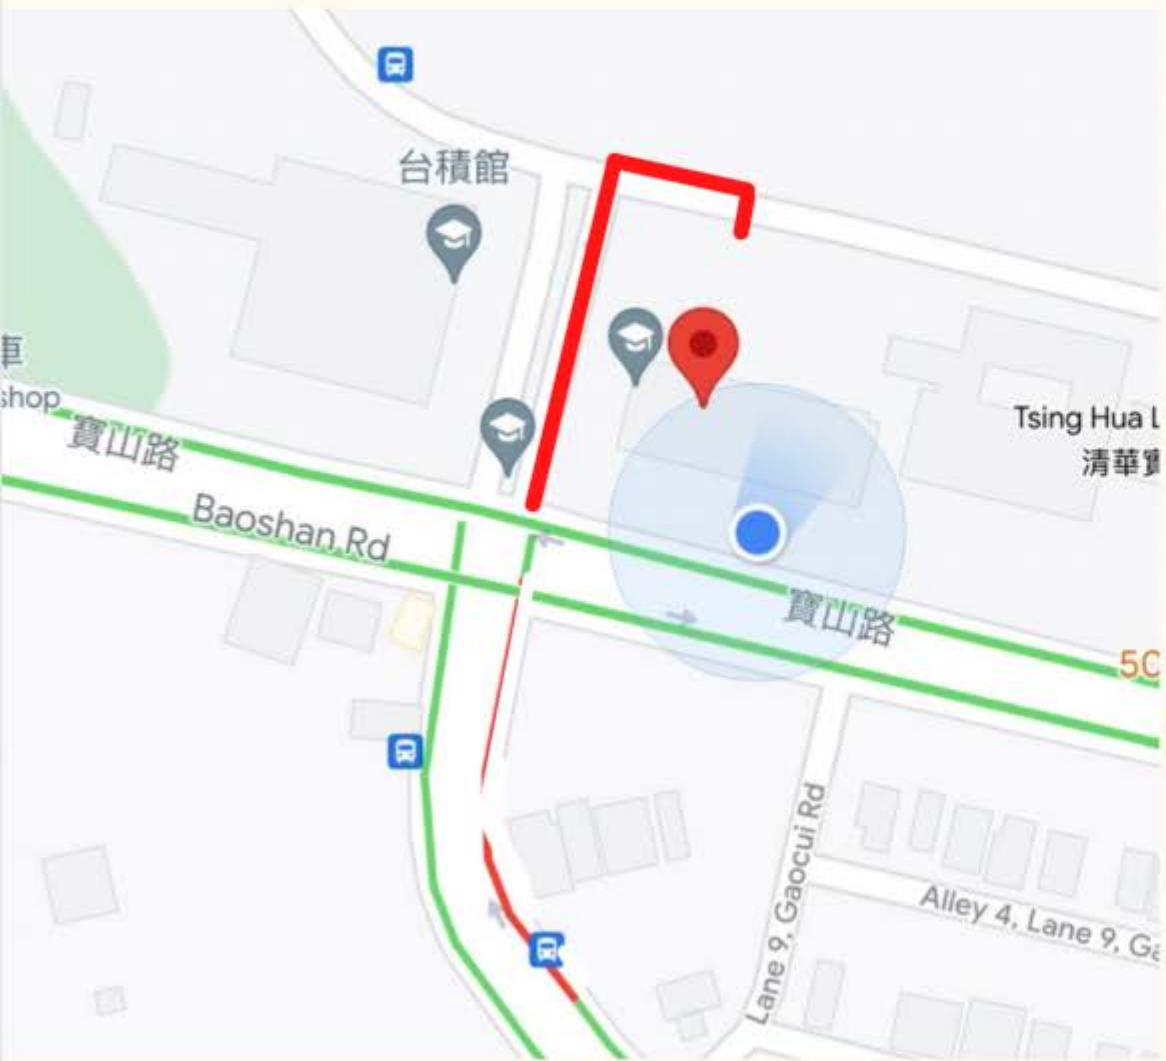

# HOW TO GET HERE?

## *Directions*

National Tsing Hua University,  
2F, Innovative Incubation Center,  
101, Section 2, Kuang-Fu Road, Hsinchu 300044

# NTHU Main Gate To TSE

01 Enter from North main gate

02 Follow the blue line until intersection 1 & 2

03 Both routes 1 & 2 can get you to TSE

- **Blue line 1**- go right, up the hill and follow the blue line (Center of Innovative Incubator building will be on the right)
- **Red line 2**- go left, pass a swamp and follow the red line (Center of Innovative Incubator building will be on the left)