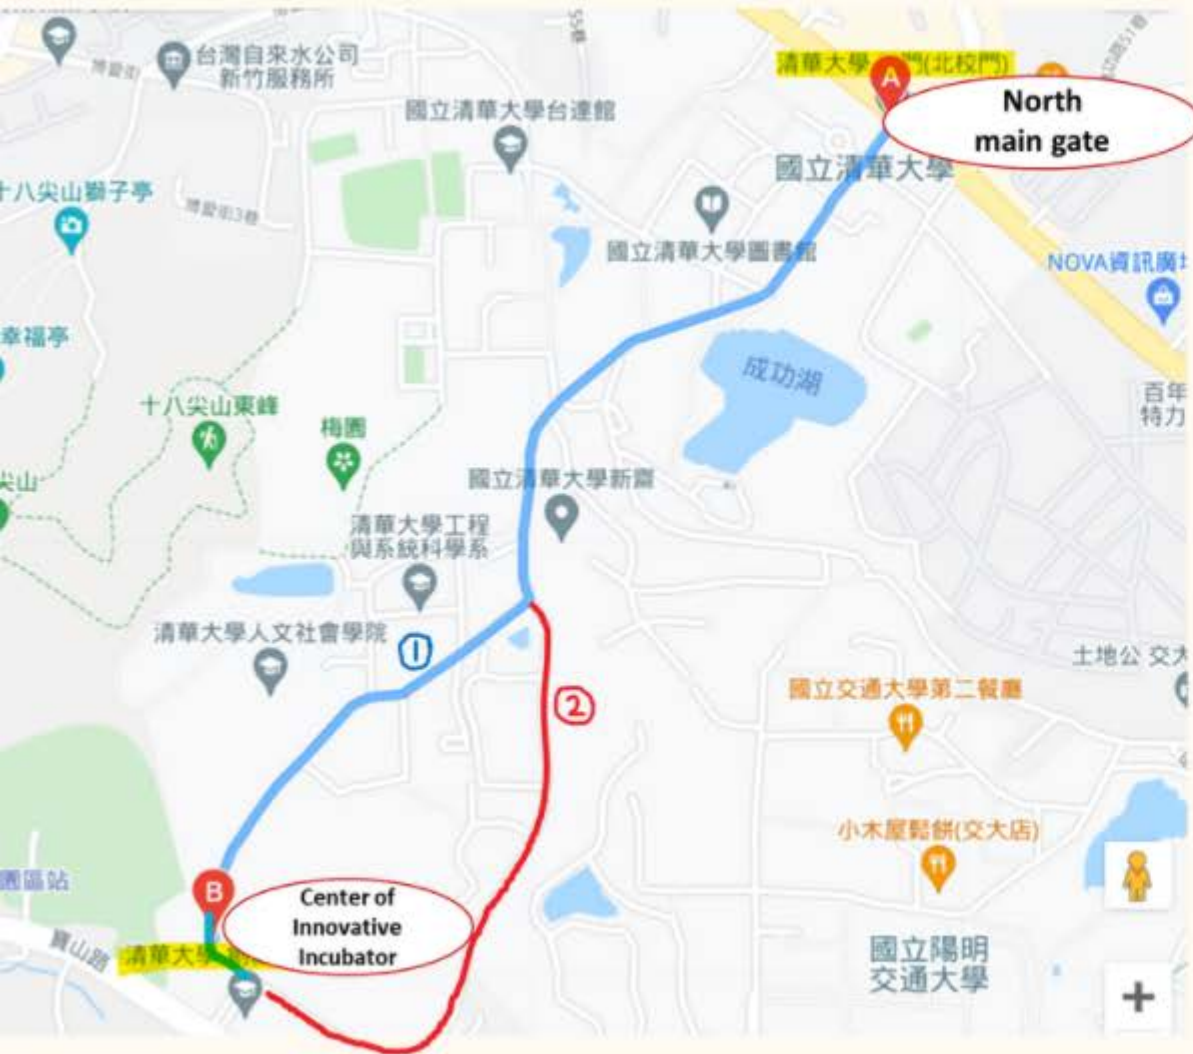

# HOW TO GET HERE?

## *Directions*

National Tsing Hua University,  
2F, Innovative Incubation Center,  
101, Section 2, Kuang-Fu Road, Hsinchu 300044

# NTHU Main Gate To TSE

01 Enter from North main gate

02 Follow the blue line until intersection 1 & 2

03 Both routes 1 & 2 can get you to TSE

- **Blue line 1**- go right, up the hill and follow the blue line (Center of Innovative Incubator building will be on the right)
- **Red line 2**- go left, pass a swamp and follow the red line (Center of Innovative Incubator building will be on the left)